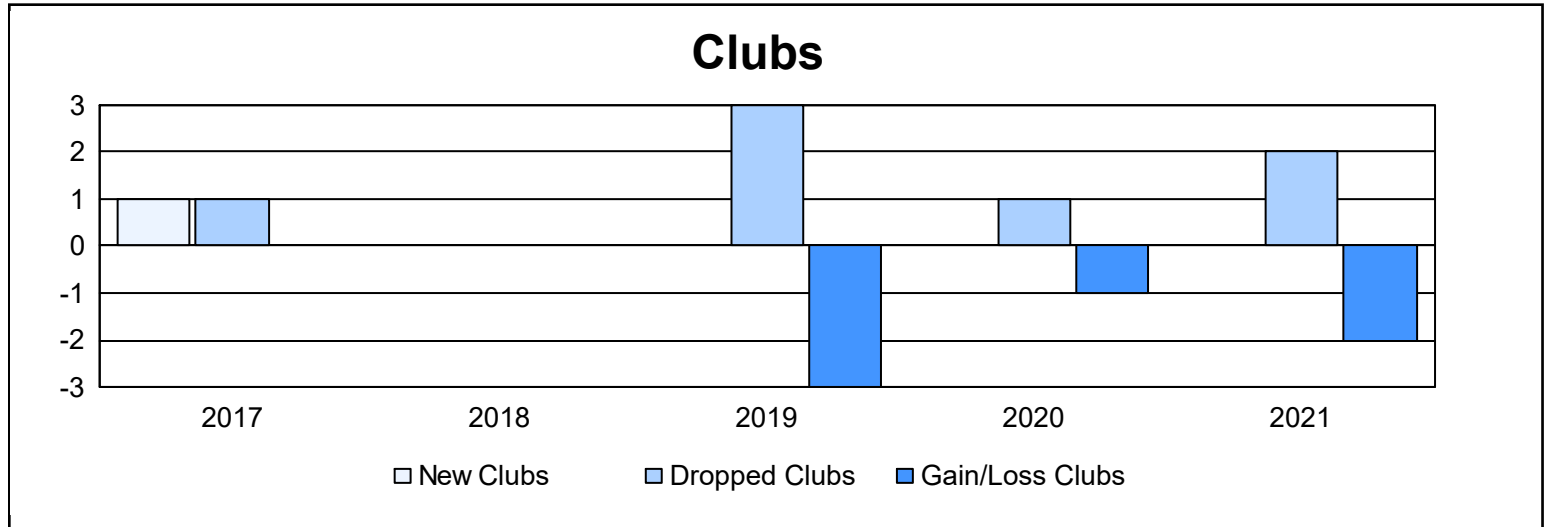

Year	New Clubs	Dropped Clubs	Gain/ Loss Clubs	New Members	Charter Members	Reinstate Members	Transfer Members	Total Member Added	Total Members Dropped	Gain/ Loss Members
2016-2017	1	1	0	86	26	0	3	115	102	13
2017-2018	0	0	0	94	6	2	7	109	157	-48
2018-2019	0	3	-3	41	1	2	2	46	129	-83
2019-2020	0	1	-1	52	0	3	3	58	79	-21
2020-2021	0	2	-2	24	0	1	1	26	113	-87
<b>Average</b>	<b>0</b>	<b>1</b>	<b>-1</b>	<b>59</b>	<b>7</b>	<b>2</b>	<b>3</b>	<b>71</b>	<b>116</b>	<b>-45</b>

### Membership Composition June 2021 Cumulative